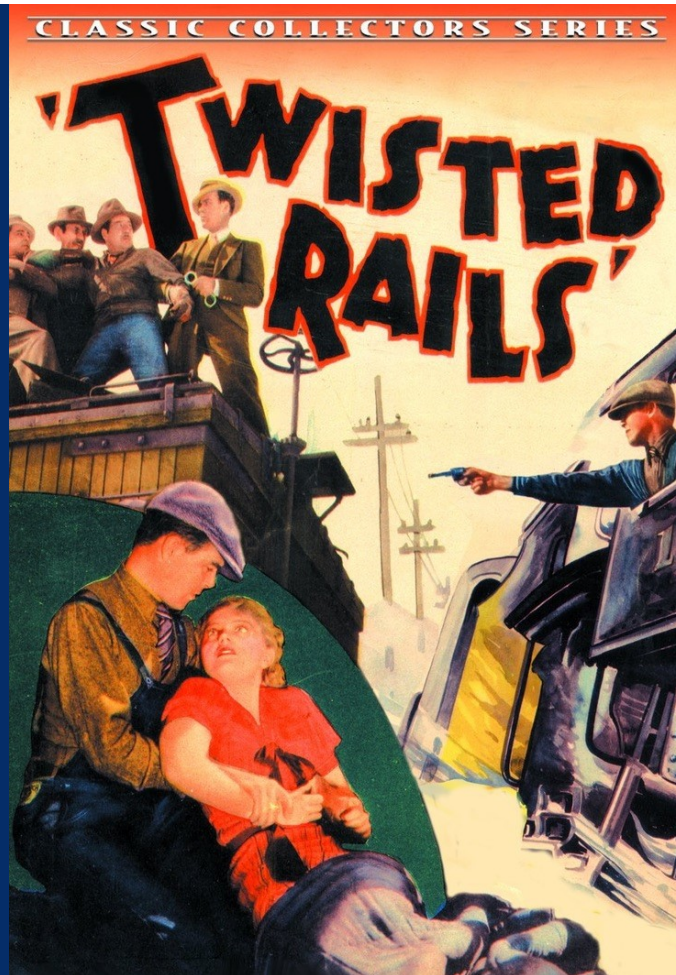

From the  
Freighthouse  
SLORRM eNews  
February 26, 2023

WHAT'S COMING UP AT THE MUSEUM?

MOVIES AT THE MUSEUM  
SATURDAY, APRIL 1ST, 3 PM

Join us for a classic from 1934, called TWISTED RAILS. Have fun trying to figure out who done it. There will be good guys, bad guys and, of course, a beautiful young woman in need of help. Included with admission to the  
Museum

## CENTRAL COAST RAILROAD FESTIVAL

OCTOBER 6 THROUGH 8, 2023

Once again we will gather together at the San Luis Obispo Railroad Museum and throughout the Central Coast to celebrate trains. See what's new at the Museum, go on the model railroad tour and enjoy mixing with other rail enthusiasts. Find treasures at the railroad swap meet and enjoy the presentations inside. And don't miss seeing the photos that win the 2023 Photo Contest. Check [www.CCRRF.com](http://www.CCRRF.com) for all the details. We hope to see you there.